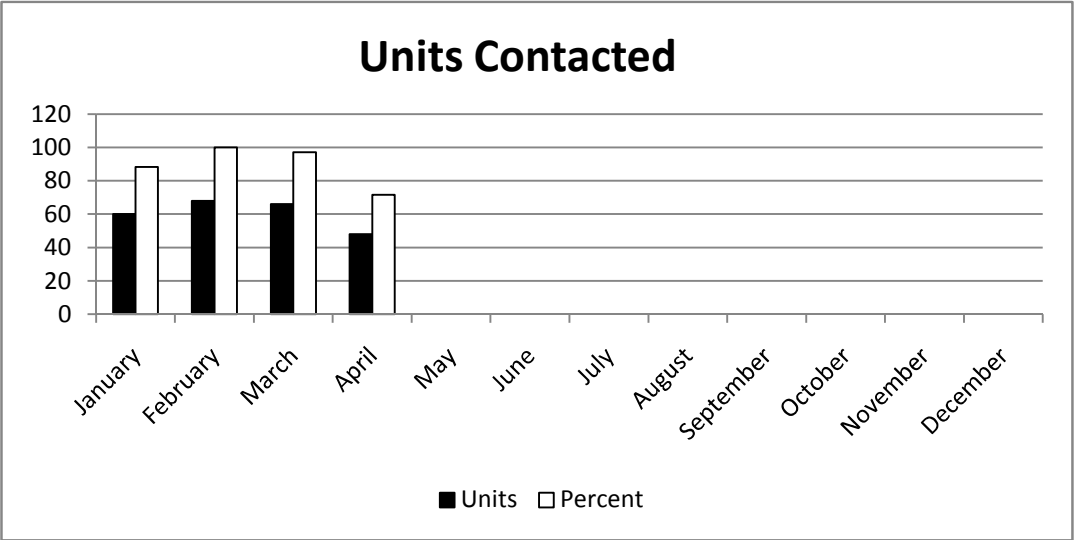

Unit Contact Performance

Units Contacted	Units	Percent
January	60	88.24
February	68	100.00
March	66	97.06
April	48	71.64
May		
June		
July		
August		
September		
October		
November		
December		

Contacts	Total
January	136
February	207
March	184
April	78
May	
June	
July	
August	
September	
October	
November	
December	
Total Contacts	605