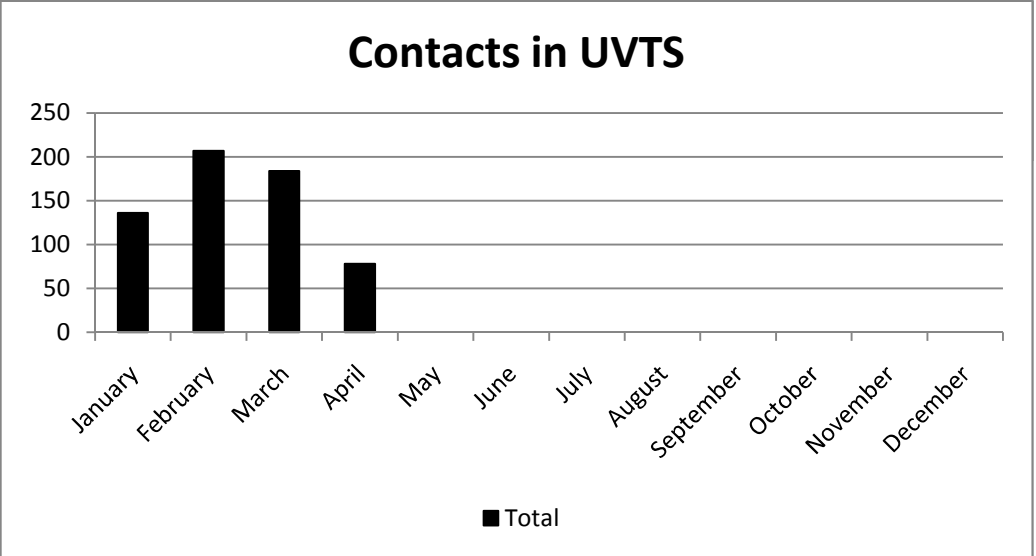

Upcoming events where Commissioners can get good unit contacts, please attend if you are available:

- Scout Show, April 30th, UCF Stadium
- Council Pinewood Derby, May 7th
- New Unit Blitz, May 9-10
- District Banquet, May 13th, Lake Mary Ward, Mardi Gras theme
- Council Program Launch and District Committee Orientation, May 21st
- Council Annual Business Meeting & Recognition Banquet, June 10th
- District Cub Day Camp, June 20 – 24, LDS Lake Mary
- District Training Day (Cub, Scout, Venturing), October 8th
- District Cub Family Campout, October 14-15
- Council Camporee, December 2-4, Camp La-No-Che (the Ranch)
- University of Scouting, January 28, 2012, Timber Creek HS (East Orlando)

Unit Contact Performance

Units Contacted	Units	Percent
January	60	88.24
February	68	100.00
March	66	97.06
April	48	71.64
May		
June		
July		
August		
September		
October		
November		
December		

Contacts	Total
January	136
February	207
March	184
April	78
May	
June	
July	
August	
September	
October	
November	
December	
Total Contacts	605

Unit Contact Performance

	Percent
6+ Contacts	
January	2.94
February	33.82
March	72.06
April	86.57
May	
June	
July	
August	
September	
October	
November	
December	

Unit "Visits"	Number	% of Units	% of Total
January	54	52.94	39.71
February	68	58.82	32.85
March	75	63.24	40.76
April	28	31.34	35.90
May			
June			
July			
August			
September			
October			
November			
December			
Total	225		37.19
Avg	56.25	51.59	