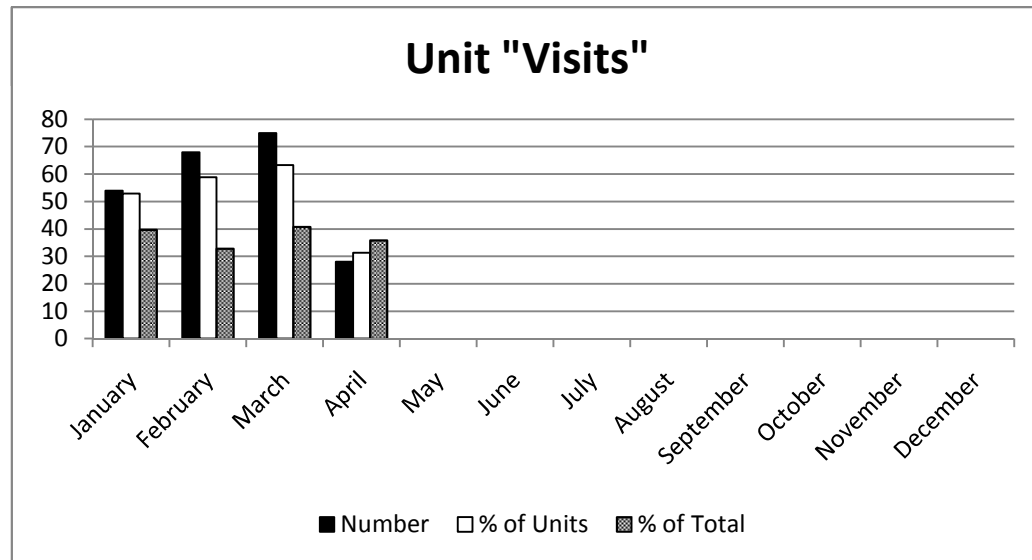

Unit Contact Performance

Units Contacted	Units	Percent
January	60	88.24
February	68	100.00
March	66	97.06
April	48	71.64
May		
June		
July		
August		
September		
October		
November		
December		

Contacts	Total
January	136
February	207
March	184
April	78
May	
June	
July	
August	
September	
October	
November	
December	
Total Contacts	605

Unit Contact Performance

	Percent
6+ Contacts	
January	2.94
February	33.82
March	72.06
April	86.57
May	
June	
July	
August	
September	
October	
November	
December	

Unit "Visits"	Number	% of Units	% of Total
January	54	52.94	39.71
February	68	58.82	32.85
March	75	63.24	40.76
April	28	31.34	35.90
May			
June			
July			
August			
September			
October			
November			
December			
Total	225		37.19
Avg	56.25	51.59	