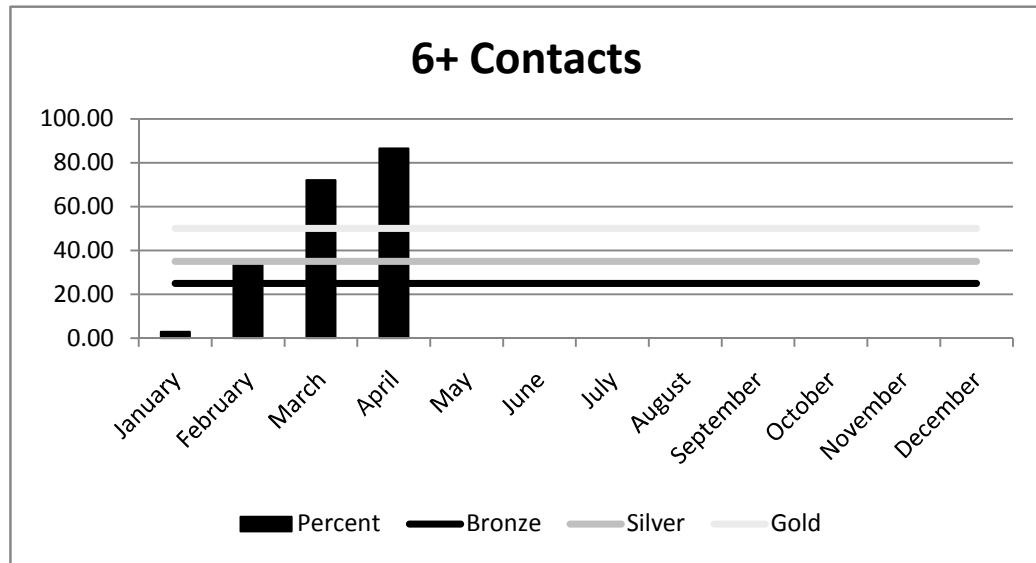

Unit Contact Performance

Units Contacted	Units	Percent
January	60	88.24
February	68	100.00
March	66	97.06
April	48	71.64
May		
June		
July		
August		
September		
October		
November		
December		

Contacts	Total
January	136
February	207
March	184
April	78
May	
June	
July	
August	
September	
October	
November	
December	
Total Contacts	605

Unit Contact Performance

	Percent
6+ Contacts	
January	2.94
February	33.82
March	72.06
April	86.57
May	
June	
July	
August	
September	
October	
November	
December	

Unit "Visits"	Number	% of Units	% of Total
January	54	52.94	39.71
February	68	58.82	32.85
March	75	63.24	40.76
April	28	31.34	35.90
May			
June			
July			
August			
September			
October			
November			
December			
Total	225		37.19
Avg	56.25	51.59	